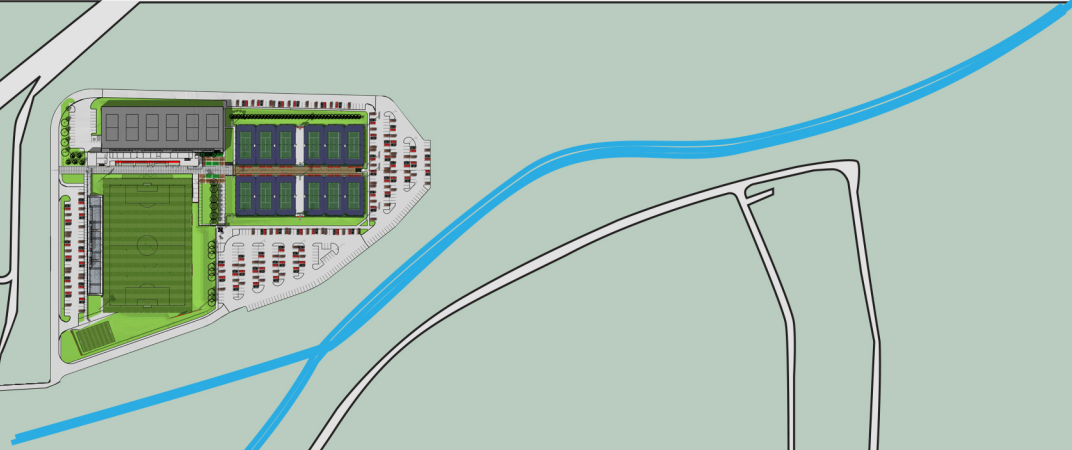

N Antelope Valley Parkway

Entrance Gate 4
Public Parking

Public Parking

58

57

Entrance Gate 1
Donor/Permit

56

Military Ave.

Transformation Drive

Coliseum (Ice Box)

Innovation Commons

Industrial Arts

Entrance Gate 2
Lot 52 Permits

Nebraska Wrestling Parking Map

-  Public Cashiered Parking
-  Permit Parking Only
-  Team Bus Parking
-  Accessible Parking
-  No Parking
-  Stars Hockey Parking

Devaney Sports Center

59

54

52

Visiting Team Bus

Arsenal

Court Street

Salt Creek Roadway